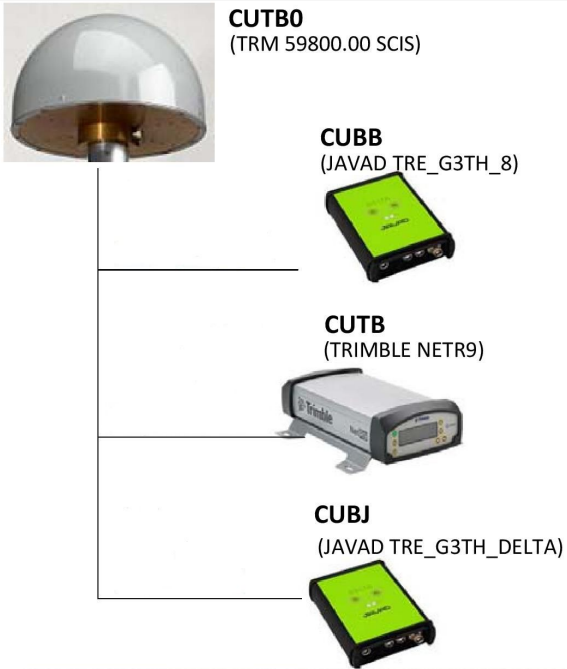

GNSS CORS Receiver Setup – GNSS Research Centre, Curtin University, Perth, Australia

ECEF COORDINATES (METRES)

CUT00	-2364337.6799	4870285.6506	-3360809.3985
CUTA0	-2364335.6607	4870281.4902	-3360816.4321
CUTB0	-2364333.7761	4870287.3700	-3360809.2451
CUTC0	-2364331.4902	4870284.8979	-3360814.3954