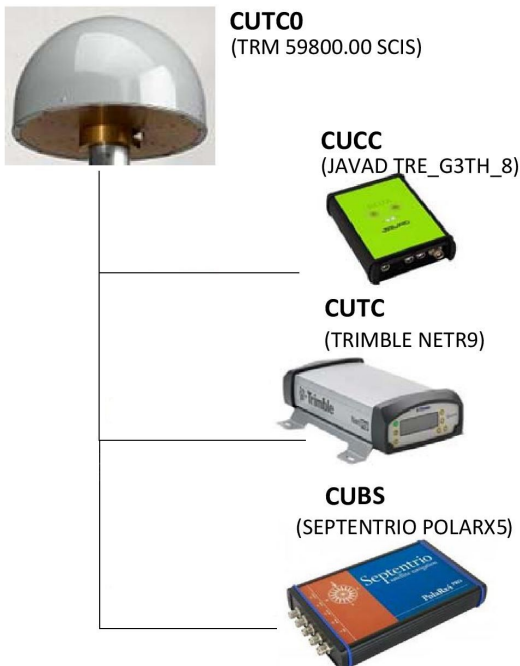

GNSS CORS Receiver Setup – GNSS Research Centre, Curtin University, Perth, Australia

ECEF COORDINATES (METRES)

CUT00	-2364337.6799	4870285.6506	-3360809.3985
CUTA0	-2364335.6607	4870281.4902	-3360816.4321
CUTB0	-2364333.7761	4870287.3700	-3360809.2451
CUTC0	-2364331.4902	4870284.8979	-3360814.3954