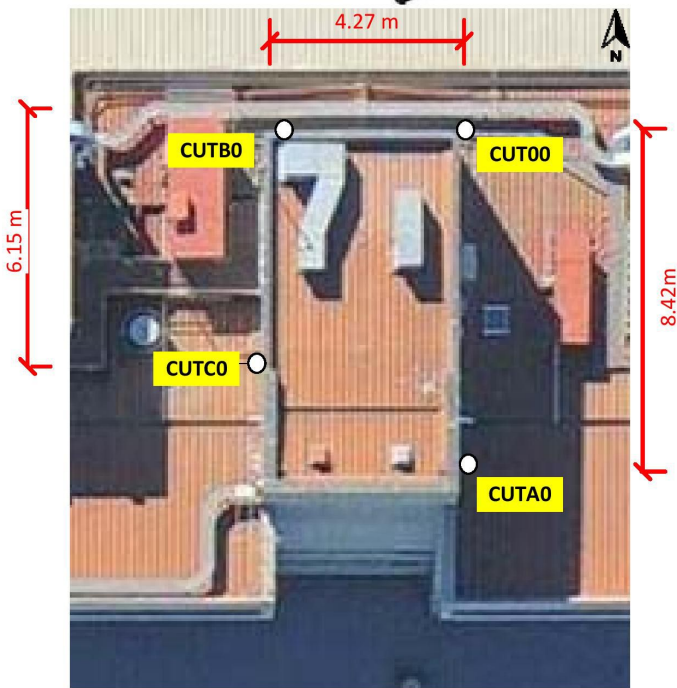

GNSS CORS Receiver Setup – GNSS Research Centre, Curtin University, Perth, Australia

ECEF COORDINATES (METRES)

CUT00	-2364337.6799	4870285.6506	-3360809.3985
CUTA0	-2364335.6607	4870281.4902	-3360816.4321
CUTB0	-2364333.7761	4870287.3700	-3360809.2451
CUTC0	-2364331.4902	4870284.8979	-3360814.3954