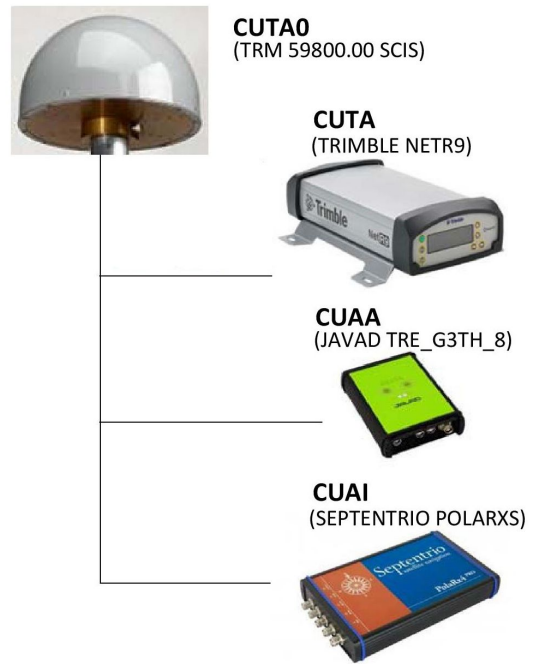

GNSS CORS Receiver Setup – GNSS Research Centre, Curtin University, Perth, Australia

ECEF COORDINATES (METRES)

CUT00	-2364337.6799	4870285.6506	-3360809.3985
CUTA0	-2364335.6607	4870281.4902	-3360816.4321
CUTB0	-2364333.7761	4870287.3700	-3360809.2451
CUTC0	-2364331.4902	4870284.8979	-3360814.3954

DATUM: IGS14

EPOCH: 2020-07-25 00:00:00